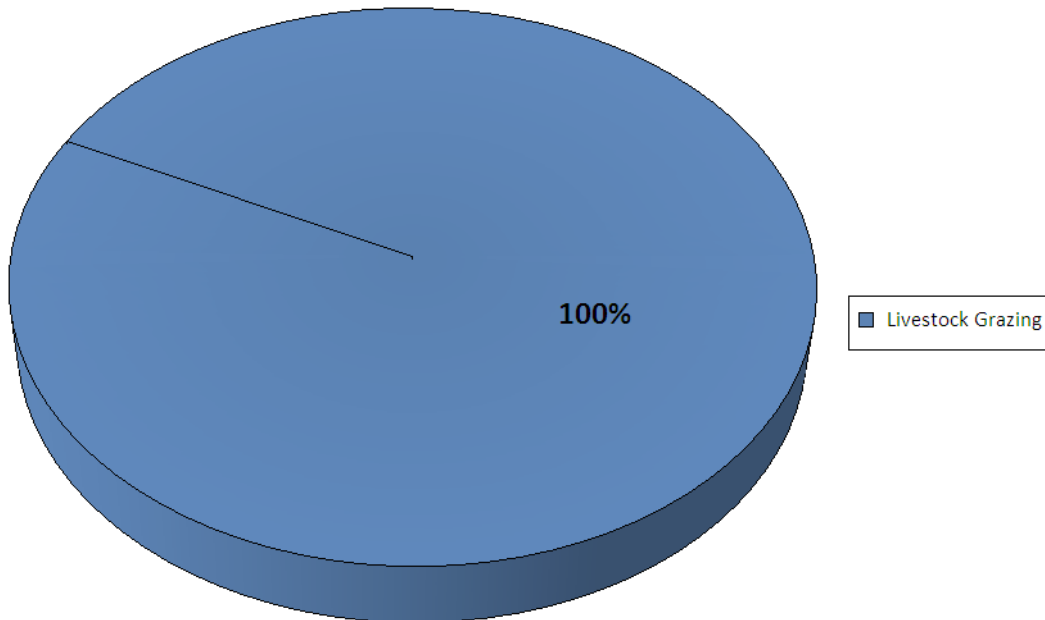

Chyulu/Duma Team

De-Snaring Report for April, 2013

Main Illegal Activities experienced during the Month