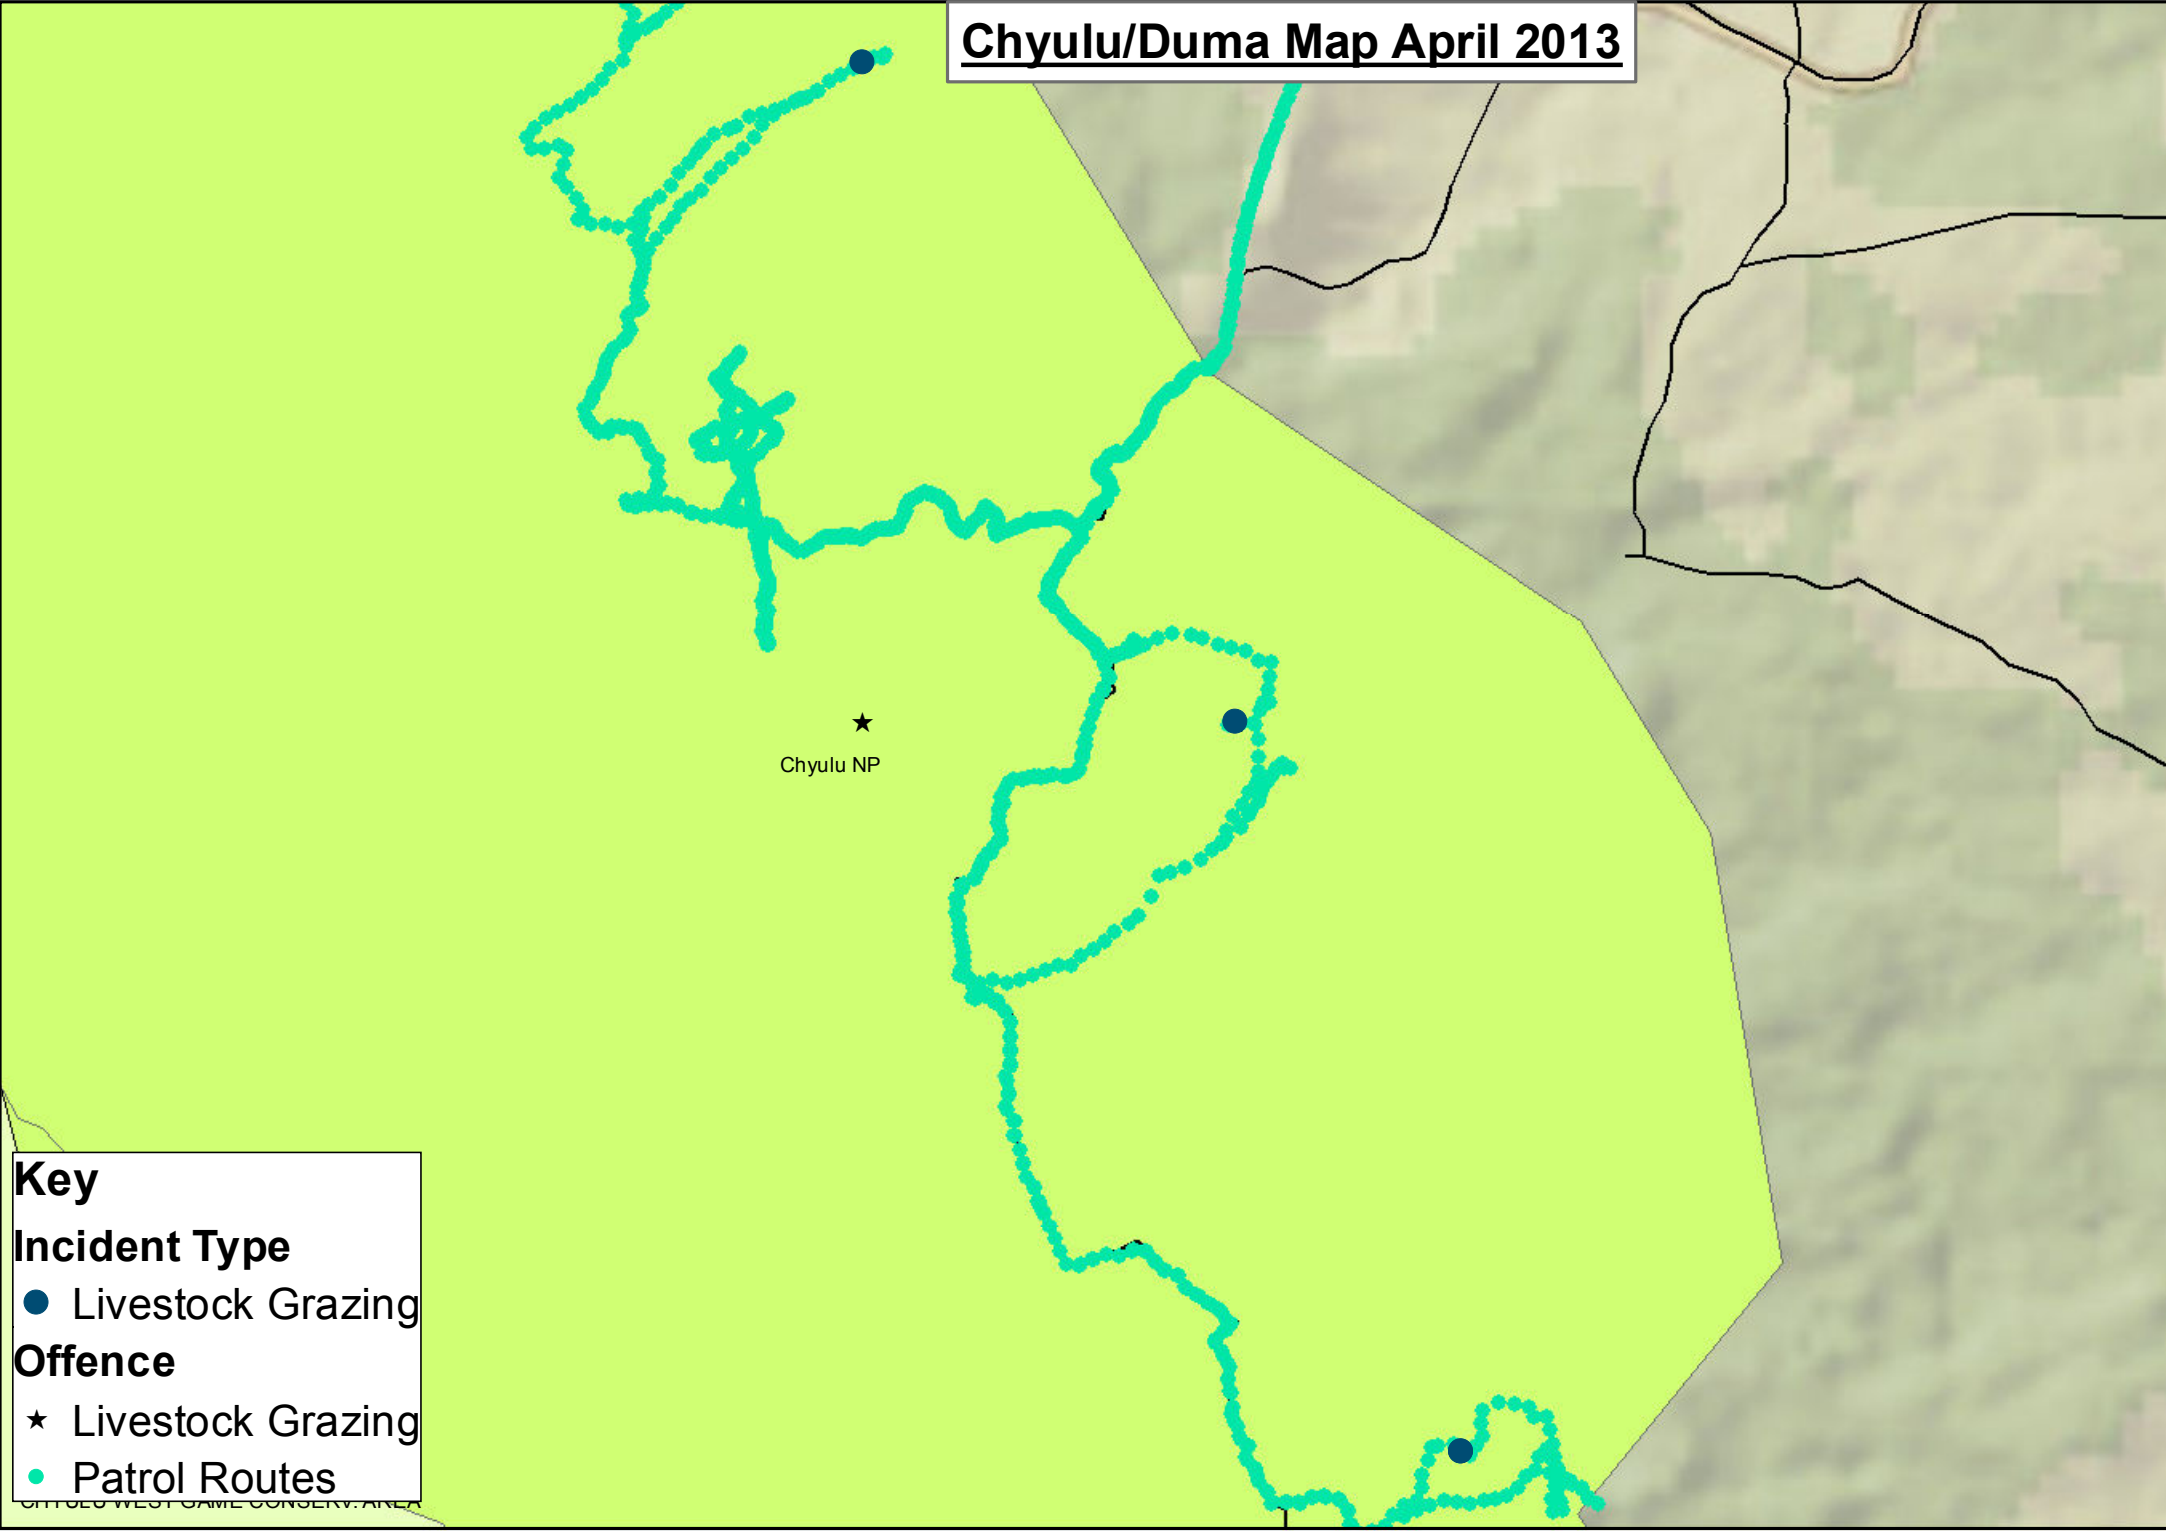

During the month of April, the two desnaring teams operated in the following areas:

- Kibwezi FR
- Fence line
- Kenze
- Kaunguni
- Metava
- Utu

All areas received rain this month. Utu area in particular has received a lot of rainfall and the elephant grass is growing over 3 meters tall. The animals and plants are happy and many birds have been sighted including a rare Narina Trogon.

Total Man Days of KWS Participation: 30

Chyulu/Duma Map April 2013

Key

Incident Type

● Livestock Grazing

Offence

★ Livestock Grazing

● Patrol Routes